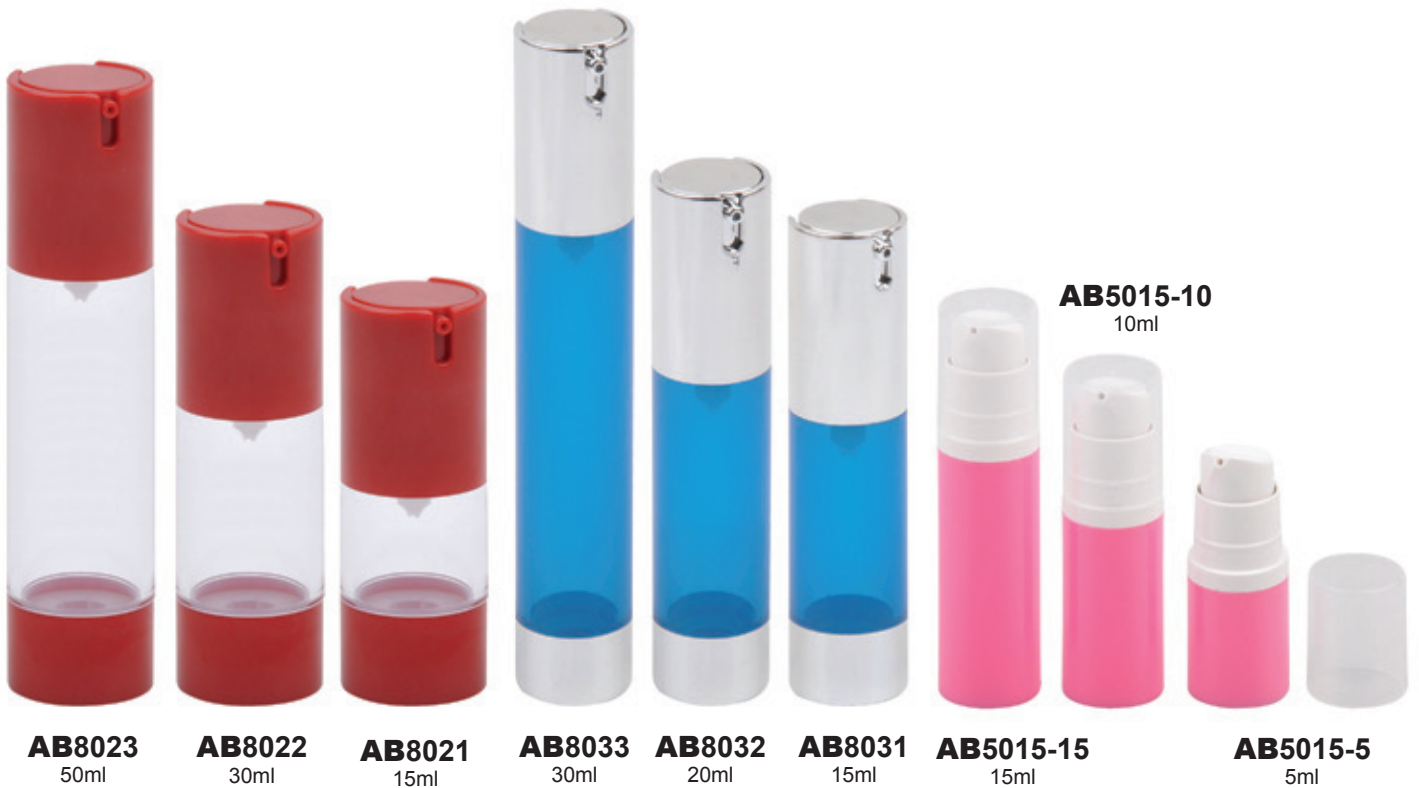

AIRLESS BOTTLE

AIRLESS BOTTLE

AB1026-50
50ml

AB1026-30
30ml

AB1026-15
15ml

AB7023
50ml

AB7022
30ml

AB7021
15ml