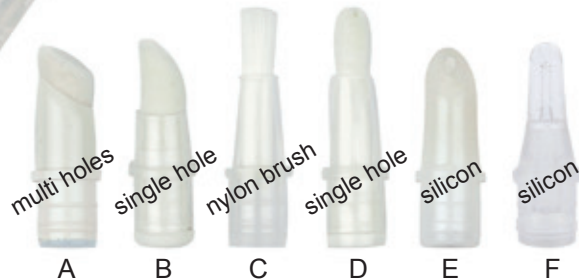

Size: Ø16.7 x 143.1mm

CP5003

4.8ml

Size: Ø16.2 x 143.3mm

AVAILABLE TIP

TWIST PEN

CP8001

2.5ml