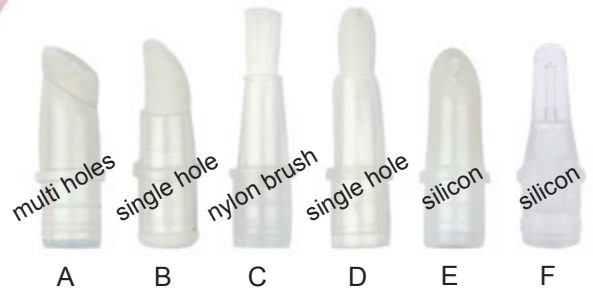

AVAILABLE TIP