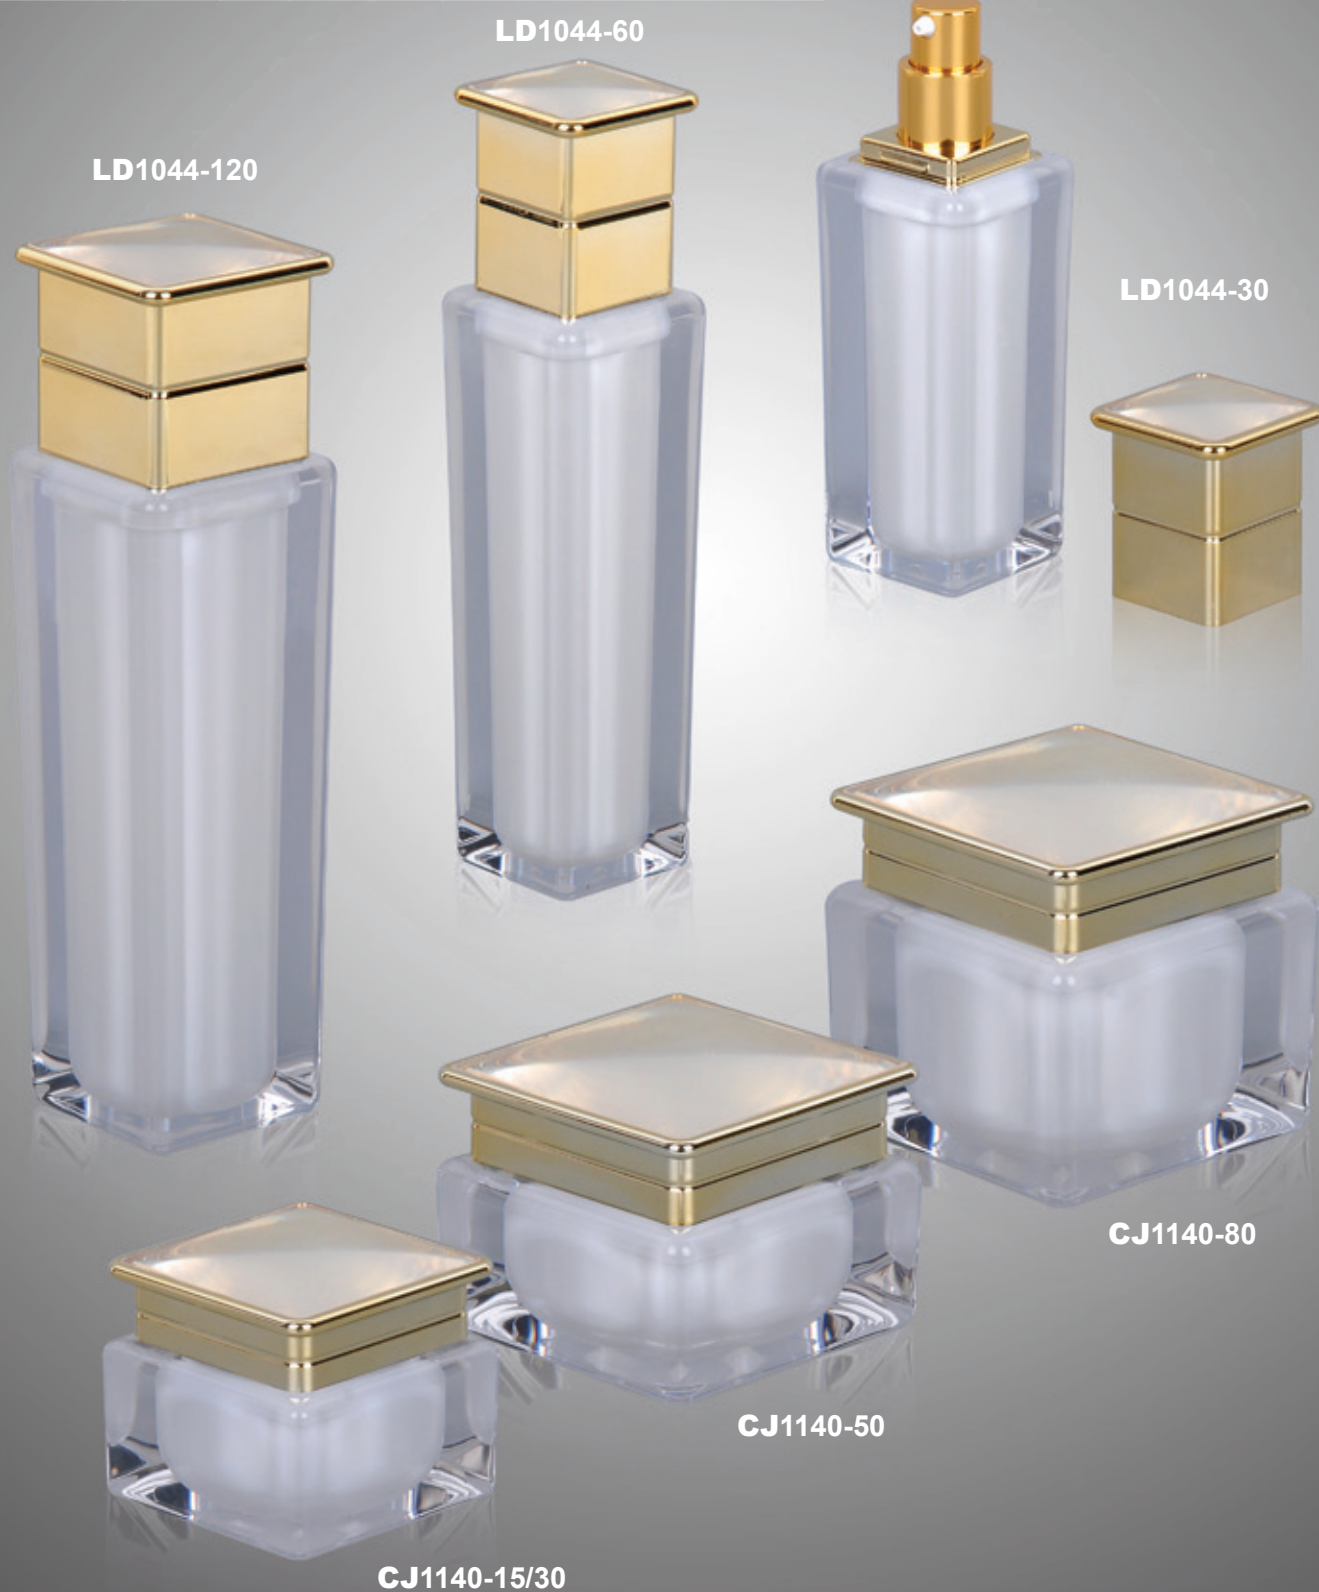

LOTION BOTTLE & CREAM JAR

ITEM NO.	VOLUME	SIZE(mm)			MATERIAL
		L	W	H	
LD1044-30	30ml	43	43	141.5	PMMA-OUTER BOTTLE
LD1044-60	60ml	43	43	179	PP-INNER BOTTLE
LD1044-120	120ml	53	53	196.5	ABS-CAP
CJ1140-15	15g	64.5	64.5	59.5	PMMA-OUTER JAR
CJ1140-30	30g	64.5	64.5	59.5	ABS-OUTER CAP
CJ1140-50	50g	80	80	66.5	PP-INNER JAR & INNER CAP
CJ1140-80	80g	80	80	83.5