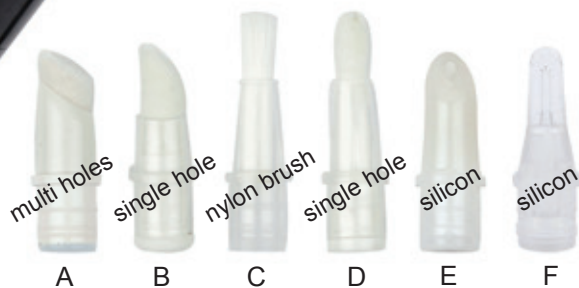

AVAILABLE TIP