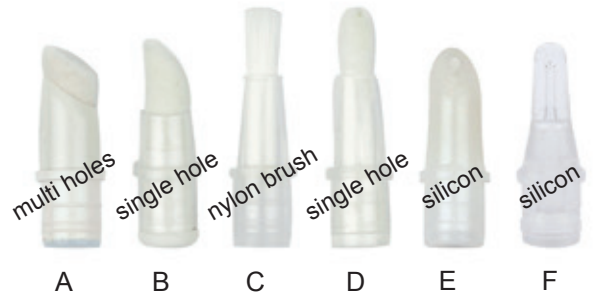

AVAILABLE TIP