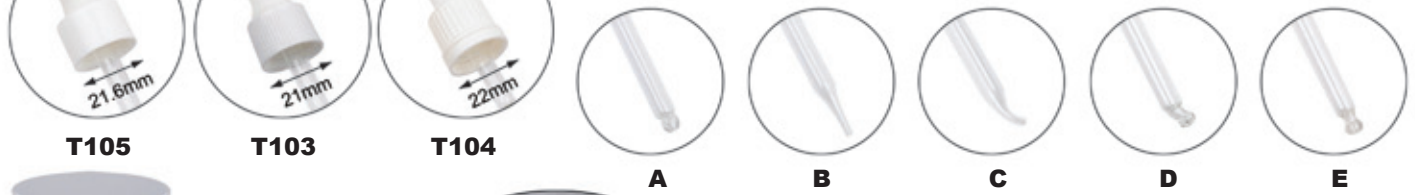

PR1009-2
2ml

ROLL ON BOTTLE (GLASS)

ROLL ON BOTTLE (PLASTIC)

DROPPER BOTTLE (TUBED GLASS BOTTLE)

AVAILABLE TUBE & CLOSURE

AVAILABLE TAIL OF TUBE (Standard Configuration: A)

DROPPER BOTTLE (PLASTIC)

DROPPER BOTTLE (TUBED GLASS BOTTLE)