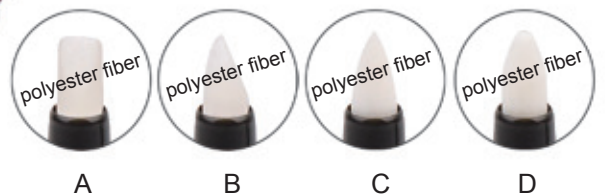

AVAILABLE TIP

A

B

C

D