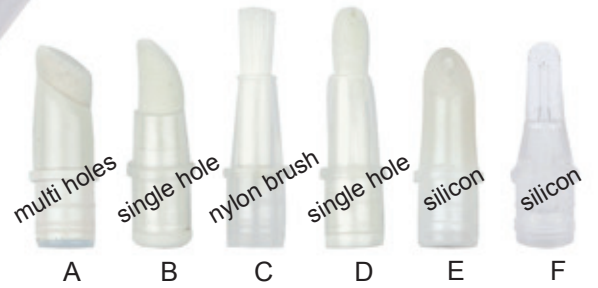

AVAILABLE TIP