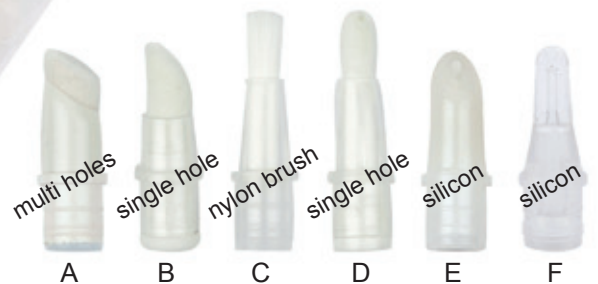

TWIST PEN

CP6001

3.8ml

Size: Ø16.2 x 123mm

AVAILABLE TIP

multi holes

single hole

nylon brush