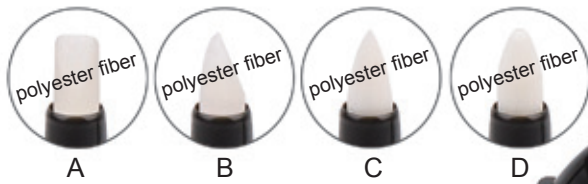

NAIL ART PEN

AVAILABLE TIP

CP2035

3ml

Size: Ø15.2x109.5mm

TWIST PEN

CP2043

Size: Ø14 x 116.6mm

CLICK PEN

CP2045

Size: Ø13.8 x 111.6mm

CP2045-1

Size: Ø13.8 x 111.6mm