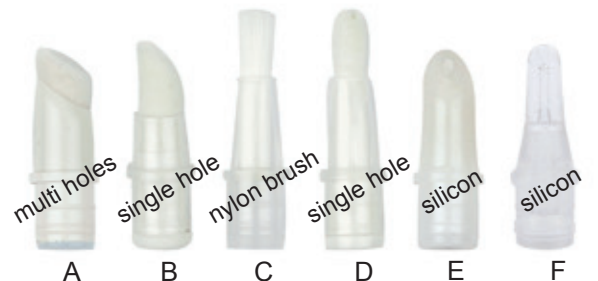

AVAILABLE TIP