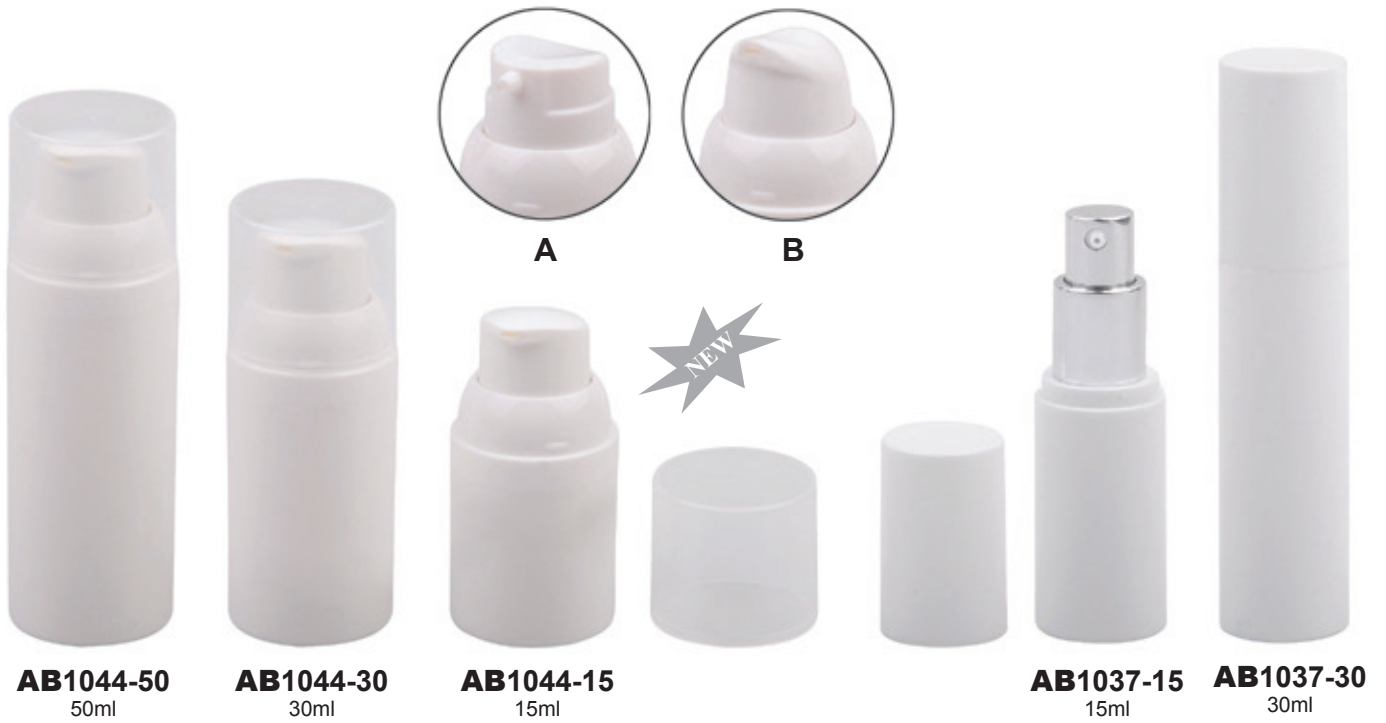

AB1057-50
50ml

AB1057-30
30ml

AB1057-15
15ml

AIRLESS BOTTLE

LOTION BOTTLE

LD5022-40B
2x20ml

LD5022-80B
2x40ml

LD5022-120B
2x60ml